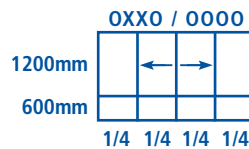

Legend

Note: This size range also applies to the 075 Series double glazed sliding window (XO & XOX configurations only available).

Note:

- All dimensions stated are in millimetres
- When ordering, always state the height dimension first
- All aluminium frame sizes detailed above refer to the outer frame dimensions of the window exclusive of the fixing fin
- All configurations are viewed from the outside looking inside
- All two panel windows will be supplied as XO (slider / fixed) unless requested otherwise
- Black hardware is supplied as standard
- Drawings may not be to scale

131 Series Window Wall

STANDARD SIZE RANGE

Stud Opening with Reveal (Includes 10mm Clearance)

Aluminium Frame Size

WIDTH

		960	1260	1560	1860	2160	2460	2760	3060
		910	1210	1510	1810	2110	2410	2710	3010
HEIGHT	1850							* Not available as a 1500/300mm split	
	1800								
	2150							* Not available as a 1500/600mm split	
	2100								

1800mm high

Legend

A 1200mm / 600mm height split will be supplied to all 1800mm window walls unless requested otherwise

2100mm high

Customer is to nominate the height splits on all 2100mm high window walls