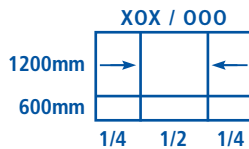

Legend

Note: This size range also applies to the 075 Series double glazed sliding window (XO & XOX configurations only available).

Note:

- All dimensions stated are in millimetres
- When ordering, always state the height dimension first
- All aluminium frame sizes detailed above refer to the outer frame dimensions of the window exclusive of the fixing fin
- All configurations are viewed from the outside looking inside
- All two panel windows will be supplied as XO (slider / fixed) unless requested otherwise
- Black hardware is supplied as standard
- Drawings may not be to scale

131 Series Window Wall

STANDARD SIZE RANGE

Stud Opening with Reveal (Includes 10mm Clearance)

Aluminium Frame Size

WIDTH

		960	1260	1560	1860	2160	2460	2760	3060
		910	1210	1510	1810	2110	2410	2710	3010
HEIGHT	1850							* Not available as a 1500/300mm split	
	1800								
	2150							* Not available as a 1500/600mm split	
	2100								

1800mm high

Legend

A 1200mm / 600mm height split will be supplied to all 1800mm window walls unless requested otherwise

2100mm high

Customer is to nominate the height splits on all 2100mm high window walls