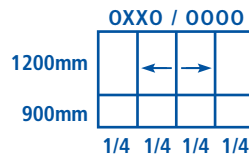

2100mm high

Customer is to nominate the height splits on all 2100mm high window walls