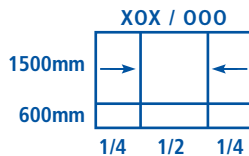

Legend

Note: This size range also applies to the 075 Series double glazed sliding window (XO & XOX configurations only available).

Note:

- All dimensions stated are in millimetres
- When ordering, always state the height dimension first
- All aluminium frame sizes detailed above refer to the outer frame dimensions of the window exclusive of the fixing fin
- All configurations are viewed from the outside looking inside
- All two panel windows will be supplied as XO (slider / fixed) unless requested otherwise
- Black hardware is supplied as standard
- Drawings may not be to scale

131 Series Window Wall

STANDARD SIZE RANGE

Stud Opening with Reveal (Includes 10mm Clearance)

Aluminium Frame Size

WIDTH

		960	1260	1560	1860	2160	2460	2760	3060
		910	1210	1510	1810	2110	2410	2710	3010
HEIGHT	1850							* Not available as a 1500/300mm split	
	1800								
	2150							* Not available as a 1500/600mm split	
	2100								

1800mm high

Legend

A 1200mm / 600mm height split will be supplied to all 1800mm window walls unless requested otherwise

2100mm high

Customer is to nominate the height splits on all 2100mm high window walls