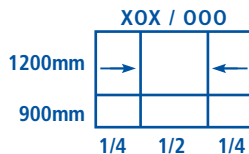

Legend

Note: This size range also applies to the 075 Series double glazed sliding window (XO & XOX configurations only available).

Note:

- All dimensions stated are in millimetres
- When ordering, always state the height dimension first
- All aluminium frame sizes detailed above refer to the outer frame dimensions of the window exclusive of the fixing fin
- All configurations are viewed from the outside looking inside
- All two panel windows will be supplied as XO (slider / fixed) unless requested otherwise
- Black hardware is supplied as standard
- Drawings may not be to scale

131 Series Window Wall

STANDARD SIZE RANGE

Stud Opening with Reveal (Includes 10mm Clearance)

Aluminium Frame Size

WIDTH

		960	1260	1560	1860	2160	2460	2760	3060
		910	1210	1510	1810	2110	2410	2710	3010
HEIGHT	1850							* Not available as a 1500/300mm split	
	1800								
	2150							* Not available as a 1500/600mm split	
	2100								

1800mm high

Legend

A 1200mm / 600mm height split will be supplied to all 1800mm window walls unless requested otherwise

2100mm high

Customer is to nominate the height splits on all 2100mm high window walls