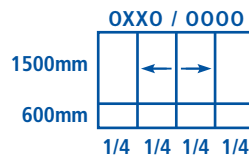

2100mm high

Customer is to nominate the height splits on all 2100mm high window walls