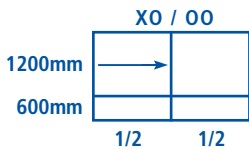

Legend

Note: This size range also applies to the 075 Series double glazed sliding window (XO & XOX configurations only available).

Note:

- All dimensions stated are in millimetres
- When ordering, always state the height dimension first
- All aluminium frame sizes detailed above refer to the outer frame dimensions of the window exclusive of the fixing fin
- All configurations are viewed from the outside looking inside
- All two panel windows will be supplied as XO (slider / fixed) unless requested otherwise
- Black hardware is supplied as standard
- Drawings may not be to scale

131 Series Window Wall

STANDARD SIZE RANGE

Stud Opening with Reveal (Includes 10mm Clearance)

Aluminium Frame Size

WIDTH

		960	1260	1560	1860	2160	2460	2760	3060
		910	1210	1510	1810	2110	2410	2710	3010
HEIGHT	1850							* Not available as a 1500/300mm split	
	1800								
	2150							* Not available as a 1500/600mm split	
	2100								

1800mm high

Legend

A 1200mm / 600mm height split will be supplied to all 1800mm window walls unless requested otherwise

2100mm high

Customer is to nominate the height splits on all 2100mm high window walls