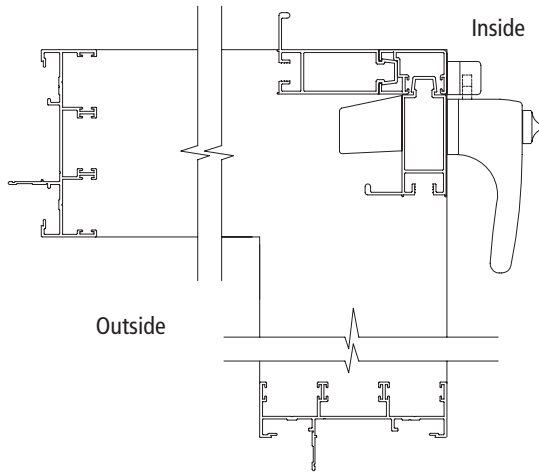

Legend

Note:

- All dimensions stated are in millimetres
- When ordering, always state the height dimension first
- All aluminium frame sizes detailed above refer to the outer frame dimensions of the door exclusive of the fixing fin
- All configurations are viewed from the outside looking inside
- XO & OX doors can be reversed after installation
- All sliding panels are positioned on the inner most track(s) with any screens to the outer track(s). This situation may differ for XXO and OXXXXO configurations - check with your G.James Representative
- The frame size of all 2100mm high doors supplied to N5C3(W60) category sites will be at 2054mm high
- Sizes up to 2400mm and low profile sill available on request
- Black hardware is supplied as standard
- The availability of certain sizes and configurations is dependent on the design wind load requirement of the site - check with your G.James Representative
- Drawings may not be to scale
- Available on request (additional charges apply):
 - Timber reveals: finger joint pine (FJP), primed FJP, clear pine, meranti and LOSP treated types are available. When ordering nominate reveal type and width required.
 - Security, acoustic and energy efficient upgrades
 - Non-standard sizes

245 Series Sliding Door

STANDARD SIZE RANGE – CORNER DOOR CONFIGURATIONS

Inside Corner

Outside Corner

Stud Opening with Reveal (Includes 10mm Clearance)

Aluminium Frame Size

WIDTH

WIDTH