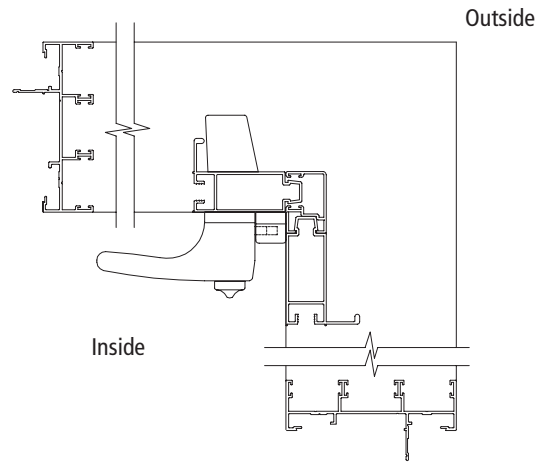

Legend

Note:

- All dimensions stated are in millimetres
- When ordering, always state the height dimension first
- All aluminium frame sizes detailed above refer to the outer frame dimensions of the door exclusive of the fixing fin
- All configurations are viewed from the outside looking inside
- XO & OX doors can be reversed after installation
- All sliding panels are positioned on the inner most track(s) with any screens to the outer track(s). This situation may differ for XXO and OXXXXO configurations - check with your G.James Representative
- The frame size of all 2100mm high doors supplied to N5C3(W60) category sites will be at 2054mm high
- Sizes up to 2400mm and low profile sill available on request
- Black hardware is supplied as standard
- The availability of certain sizes and configurations is dependent on the design wind load requirement of the site - check with your G.James Representative
- Drawings may not be to scale
- Available on request (additional charges apply):
 - Timber reveals: finger joint pine (FJP), primed FJP, clear pine, meranti and LOSP treated types are available. When ordering nominate reveal type and width required.
 - Security, acoustic and energy efficient upgrades
 - Non-standard sizes

245 Series Sliding Door

STANDARD SIZE RANGE – CORNER DOOR CONFIGURATIONS

Inside Corner

Outside Corner

Stud Opening with Reveal (Includes 10mm Clearance)

Aluminium Frame Size

WIDTH

WIDTH