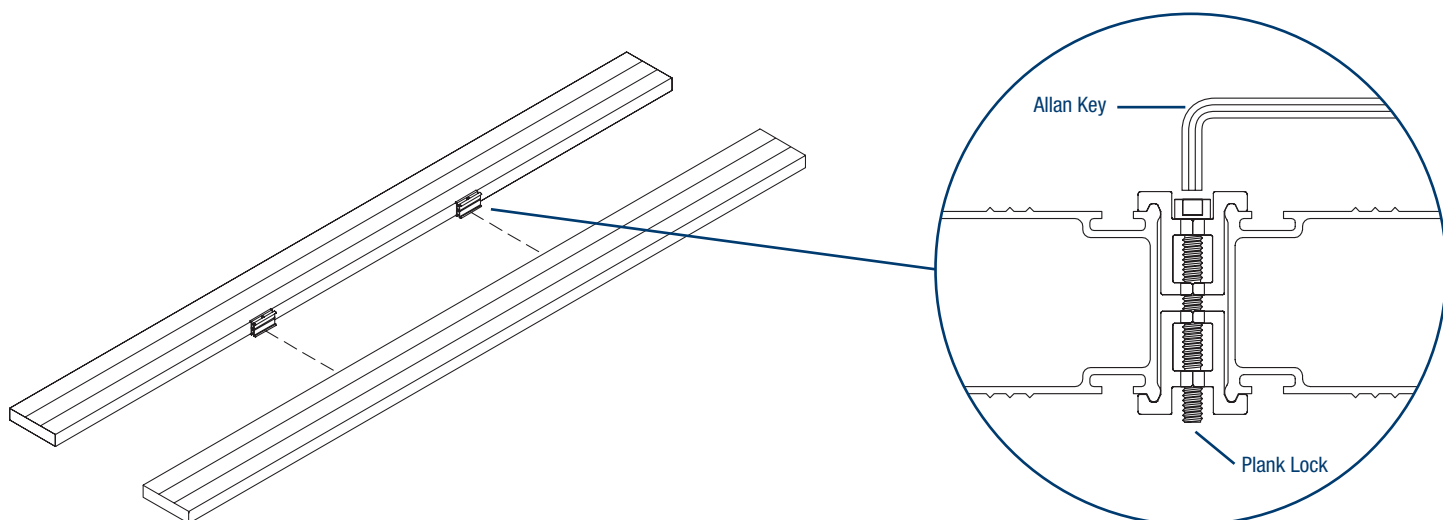

Trestle Ladder Scaffold with Corner Link-Up

*Drawings not to scale

COMPONENT LISTING

Type	Trestle	Planks	Plank Locks	Telescopic Handrails	Posts		Trestle Stays	Trestle Outrigger	Handrail Ends
					Left	Right			
Trestle Ladder Scaffold	2	2	2	3	1	1	2	2	2
Corner Link-Up To Suit	1	2	2	3		1	1	1	

Trestle Ladder Scaffold with Link-Up

*Drawings not to scale

COMPONENT LISTING

Type	Trestle	Planks	Plank Locks	Telescopic Handrails	Posts		Trestle Stays	Trestle Outrigger	Handrail Ends
					Left	Right			
Trestle Ladder Scaffold	2	2	2	3	1	1	2	2	2
Link-Up To Suit	1	2	2	3		1	1	1	

Trestles

*Drawings not to scale

TYPES

Part Number	Description	Trestle Weight	Trestle Load Rating	Width Of Trestle Top	Width Of Trestle Bottom	Full Opening Of Trestle	Trestle Leg Adjustment
Trestle-1.2m	1.2mtr / 4ft Trestle With Adjustable Feet	13kg	225kg	600mm	750mm	800mm	260mm
Trestle-1.8m	1.8mtr / 6ft Trestle With Adjustable Feet	17kg	225kg	600mm	800mm	1000mm	260mm
Trestle-2.4m	2.4mtr / 8ft Trestle With Adjustable Feet	21kg	225kg	600mm	900mm	1160mm	260mm
Trestle-3.0m	3.0mtr / 10ft Trestle With Adjustable Feet	25kg	225kg	600mm	960mm	1540mm	260mm
Trestle-3.6m	3.6mtr / 12ft Trestle With Adjustable Feet	29kg	225kg	600mm	1030mm	1800mm	260mm
Trestle-4.3m	4.2mtr / 14ft Trestle With Adjustable Feet	33kg	225kg	600mm	1100mm	2200mm	260mm
Trestle-4.8m	4.8mtr / 16ft Trestle With Adjustable Feet	37kg	225kg	600mm	1160mm	2550mm	260mm

Planks

*Drawings not to scale

TYPES

PLANK RATING

Part Number	Description	Rubber Strips	Plank Length	Width	One Plank	Two Planks Clamped using G. James Plank Lock
Plank-3m-hd	Heavy Duty Knurled Plank	4	3m	225mm	205kg @ 2.5m Span	225kg @ 2.5m Span
Plank-4m-hd	Heavy Duty Knurled Plank	4	4m	225mm	205kg @ 3.0m Span	225kg @ 3.5m Span
Plank-5m-hd	Heavy Duty Knurled Plank	4	5m	225mm	205kg @ 3.0m Span	225kg @ 4.5m Span
Plank-6m-hd	Heavy Duty Knurled Plank	4	6m	225mm	205kg @ 3.0m Span	225kg @ 5.5m Span